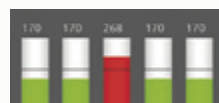

Direct feedback on whether consumption exceeds month's average